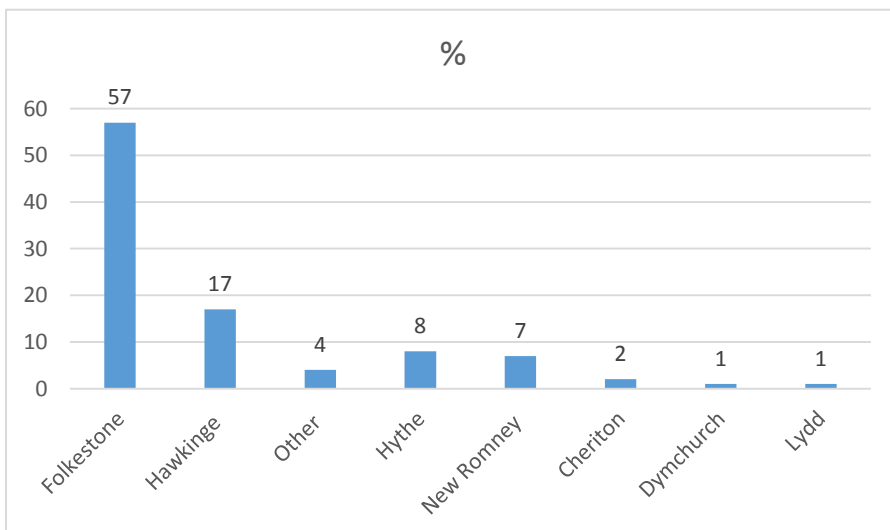

APPENDIX 2

Brief summary of demographic data from questionnaires returned from the PSPO consultation.

- 370 people went to this section of the consultation but of these 73% wanted to answer the questions and 27% did not.
- 268 people answered the male/ female question 62% of those answering were female and 31% male and the rest gave other answers
- The age range of respondents (269 answered) was as follows:
 - 63% were aged between 30-59 years of age
 - 33% were aged 60+
 - 2% were aged between 16-29
 - 1% preferred not to say
- 92% of respondents answering (267 responses) live in the district and 32% work in the District. 11% are local business owners 9% represented voluntary organisations or charities, 3% town and Parish councils and 1% elected members of the Council, with 1% being other
- In terms of where respondents lived – the below chart shows the majority were from Folkestone.

Area	%	Number
Folkestone	57	135
Hawkinge	17	41
Other	4	34
Hythe	8	19
New Romney	7	16
Cheriton	2	5
Dymchurch	1	3
Lydd	1	2